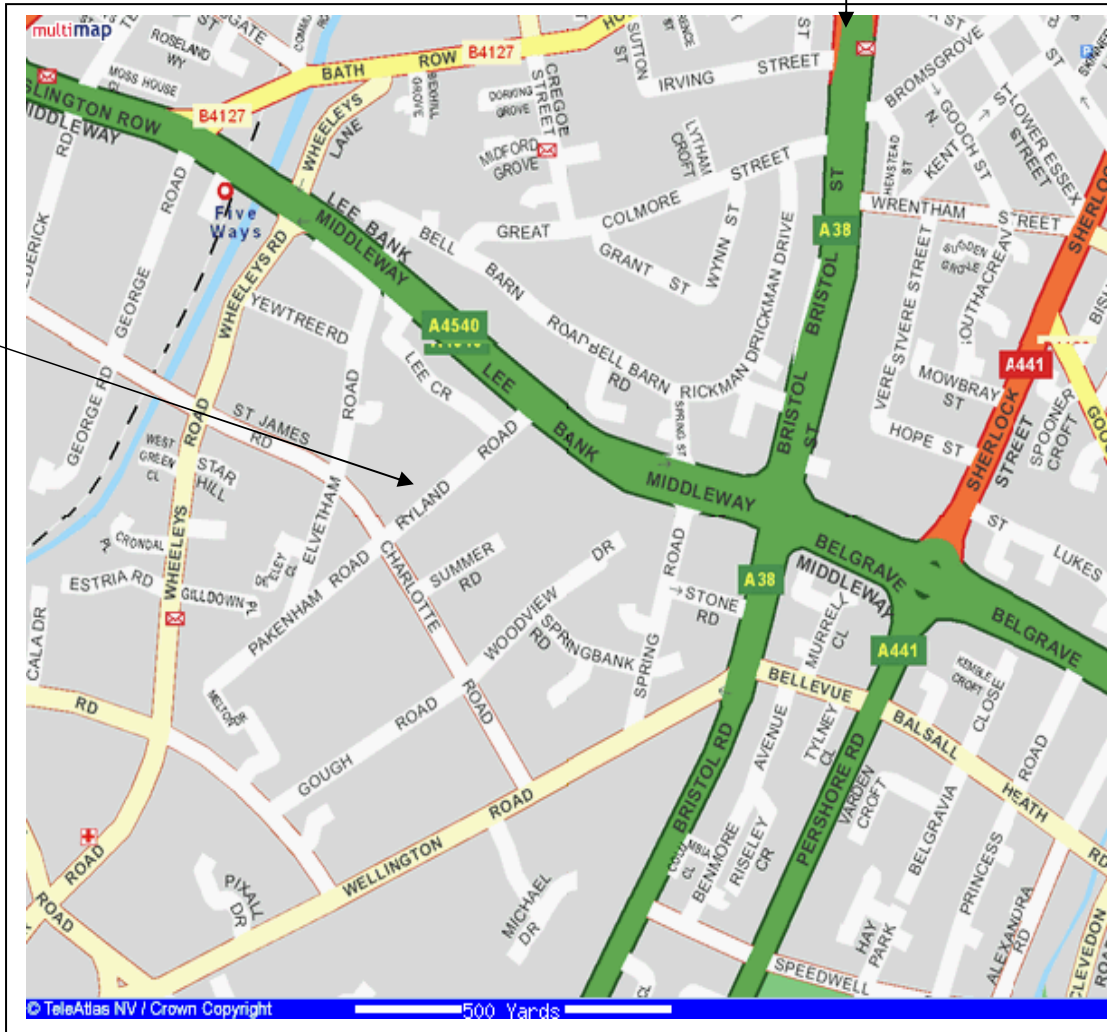

M6 J6

45 Ryland Rd

M42 J3

M40 from
London and SE.

Directions to: Fresh Life Consulting
45 RYLAND ROAD EDGBASTON BIRMINGHAM B15 2BN
Tel 0121 242 3590

From J6 of M6
 ('Spaghetti Junction')

45 Ryland Road is the last house on the right as you approach from Lee Bank Middleway

If you get lost and if all else fails – call us and we’ll talk you in!

From M6 J6

Whether coming from M6 South or M6 North directions, come off at Spaghetti Junction (J6)	On leaving M6, continue forward onto Aston Expressway - A38(M) (signposted City Centre)	A38(M)
2.29 Miles	Continue forward onto Corporation Street - A38 (signposted City Centre, Bromsgrove) Entering Birmingham	A38
0.10	Continue forward on A38 (signposted Bromsgrove)	A38
0.37	Continue forward through St Chads Queensway underpass (signposted Bromsgrove)	A38
0.31	Continue forward through Queensway underpass (signposted Bromsgrove)	A38
1.30	The first set of traffic lights you get to after leaving the tunnels and underpass is Belgrave Interchange (Jct 3) , where you turn right (signposted Ring Road, M5)	A4540
0.06	Continue forward, then merge onto Lee Bank Middleway - A4540	A4540
0.16	Almost immediately there is a turning left onto Ryland Road (just pass the speed camera)	Ryland Road
0.11	Arrive at B15 2BN,Edgbaston Edgbaston. 45 is the last house on the right.	Unclassified