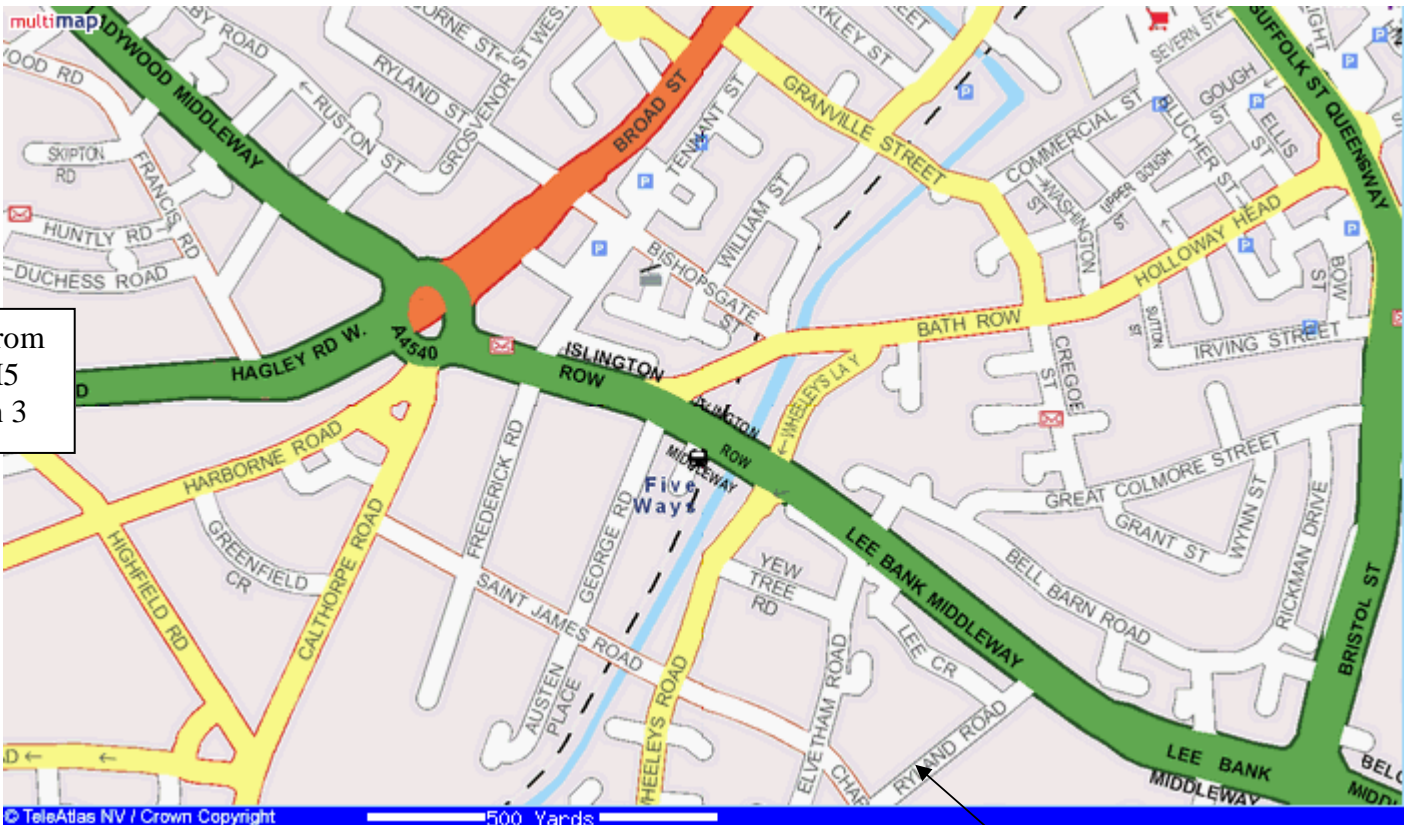

Directions to: Fresh Life Consulting
45 RYLAND ROAD EDGBASTON BIRMINGHAM B15 2BN
Tel 0121 242 3590

0.83	At Kings Head Cross continue forward (signposted City Centre, Edgbaston)	A456
0.39	Continue forward onto Hagley Road - A456. Entering Birmingham	A456
0.72	At Norfolk Cross continue forward (signposted City Centre, Edgbaston)	A456
0.60	Edgbaston	A456
0.27	Continue forward, then merge onto Hagley Road	Hagley Road
0.16	At Five Ways (jct 5) roundabout take the 4th Exit onto Calthorpe Road (signposted Moseley and Botanical Gardens)	A4540
0.39	Take first turning left, after a very short distance) onto St James Road. At crossroads cross straight over and Ryland Road is second turning on Left, just past the recently converted St James' Church on the right.	A4540
0.16	Turn left onto Ryland Road	Ryland Road
0.11	Arrive at B15 2BN,Edgbaston. No 45 is first house on the left.	Unclassified

If you get lost and if all else fails – call us and we’ll talk you in!

From
M5
Jn 3

Fresh Life Consulting

WHICH EVER WAY YOU ARE APPROACHING US, GOOD LUCK AND HAVE A SAFE JOURNEY!